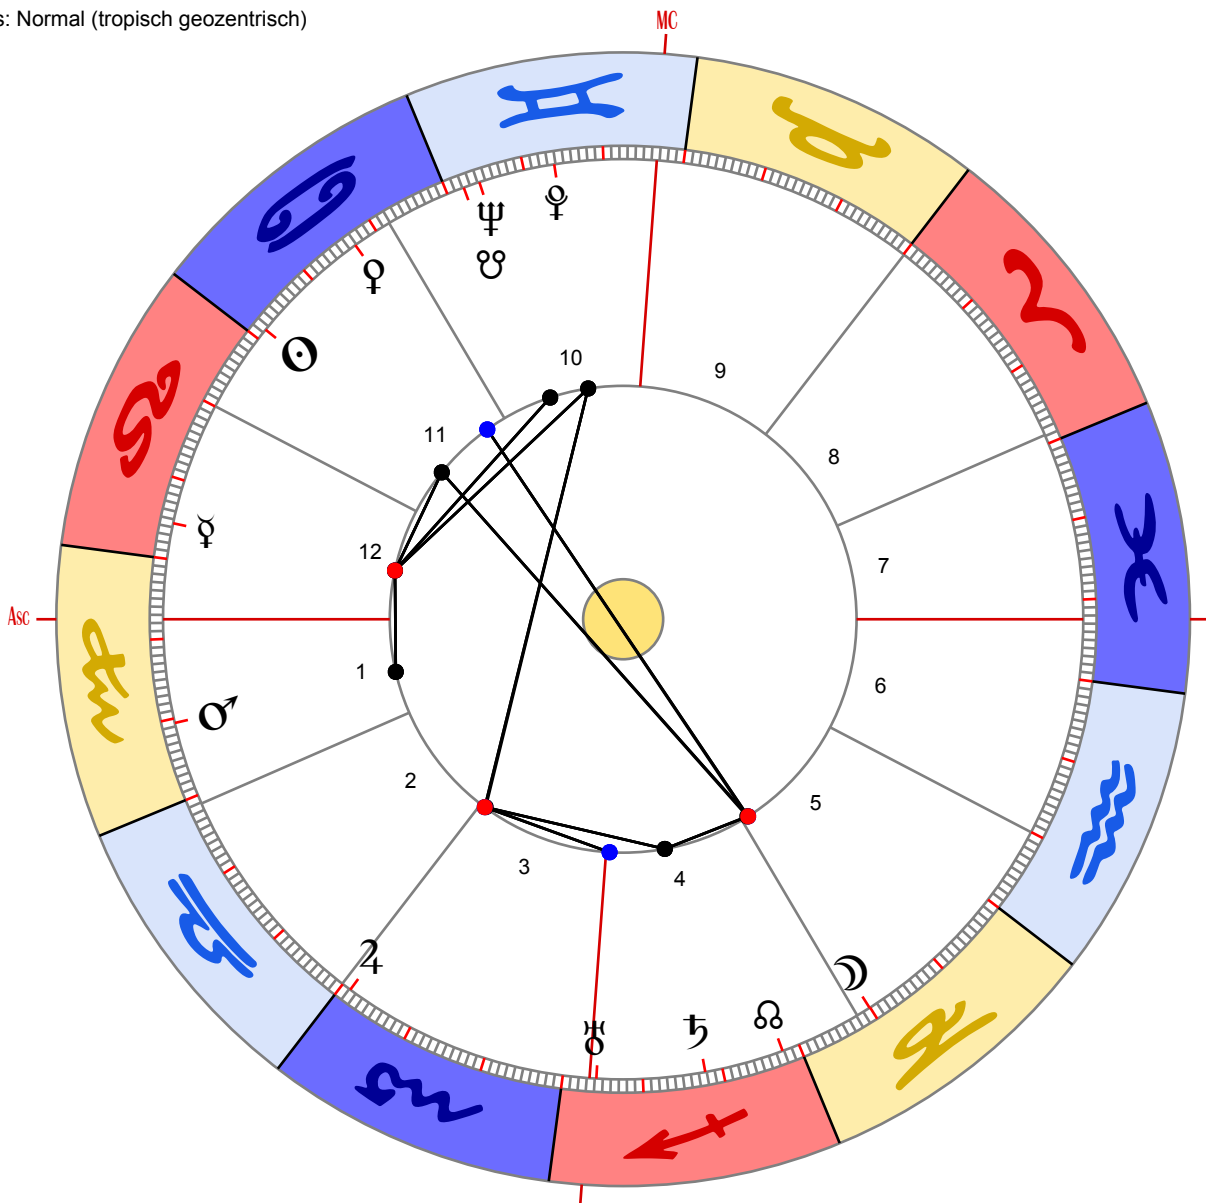

Radixhoroskop

Ernest Miller Hemingway
Freitag 21.07.1899 08:00:00 CST -06:00
14:00:00 GMT 04:05:16 Sternzeit
USA-Oak Park
Länge: 087°48' West Breite:41°50' Nord
Zeitzone: CST -06:00
Haussystem: Placidus
Tierkreis: Normal (tropisch geozentrisch)

	Kardinal	Fix	Veränderlich
Feuer		♄	♈ ♉ ♊
Erde	♁		♌♍♎♏
Luft	♃		♊♋♌♍
Wasser	♉	♋	♈♊♌♎♏♐

Sonne	28°32'23"	Krebs	11	☉
Mond	09°55'30"	Steinbock	05	☾
Merkur	25°30'00"	Löwe	12	☿
Venus	13°08'27"	Krebs	11	♀
Mars	20°33'55"	Jungfrau	01	♂
Jupiter	01°09'50"	Skorpion	03	♃
Saturn	17°49'20"	Schütze R	04	♄
Uranus	04°11'58"	Schütze R	04	♅
Neptun	25°45'23"	Zwillinge	10	♆
Pluto	16°09'35"	Zwillinge	10	♇
Mondkn.	27°48'54"	Schütze R	04	♁
Aszendent	07°32'28"	Jungfrau		♍
Medium C.	03°20'53"	Zwillinge		♊

Häuser (Placidus)

ASC	07°32'28"	Jungfrau
Haus 2	01°08'26"	Waage
Haus 3	29°55'24"	Waage
IC	03°20'53"	Schütze
Haus 5	08°07'07"	Steinbock
Haus 6	09°58'31"	Wassermann
DC	07°32'28"	Fische
Haus 8	01°08'26"	Widder
Haus 9	29°55'24"	Widder
MC	03°20'53"	Zwillinge
Haus 11	08°07'07"	Krebs
Haus 12	09°58'31"	Löwe